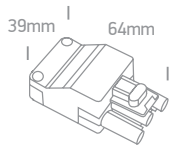

Suitable for all 700mA LED fittings with quick-fix connectors.

Ring Light Stand CCT V

61134A | 10W | LED | CCT V | ABS + PC + Metal tripod

Includes phone/camera bracket.

- LED BUILT IN**
- 80 CRI**
- DIMMABLE
- ADJUSTABLE
-
-
- 2 YEAR**

0903M | 3-PIN Male connector

0904F | 4-PIN Female connector

0904M | 4-PIN Male connector

0904MA | 4-PIN Male connector + Cable

offer

Fast Cable Connectors

050180 | Fast cable connector | 32A | Max. 4mm² csa wires

050180A | Fast cable connector | 32A | 3-Port | Max. 4mm² csa wires

IP20

050180C | Fast cable connector | 32A | 5-Port | Max. 4mm² csa wires

IP20

050180E | Fast cable connector | 32A | 2x3-Port | Max. 4mm² csa wires