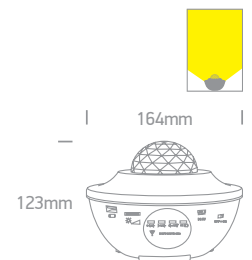

IP20

Order Code	Colour	Watts	Input	Class		Notes
61136	Black	8W	5V / 230V		1	Bluetooth / USB connectable