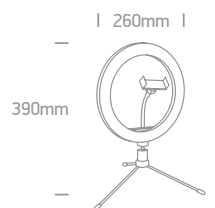

Suitable for all 700mA LED fittings with quick-fix connectors.

Ring Light Stand CCT V

61134A | 10W | LED | CCT V | ABS + PC + Metal tripod

Includes phone/camera bracket.

- LED BUILT IN**
- 80 CRI**
- DIMMABLE
- ADJUSTABLE
-
-
- 2 YEAR**

IP20

Order Code	Colour	Light Colour	CCT (K)	Watts	Lumen (lm)	Input	Class	Box	Notes
61134A	Black	CCT V	3000K-4000K-6000K	10W	800lm	100-240V		1	AC adaptor

0903F

0904F

Fast Connectors

0903F | 3-PIN Female connector

0903M | 3-PIN Male connector

0904F | 4-PIN Female connector

0904M | 4-PIN Male connector

0904MA | 4-PIN Male connector + Cable

offer

Fast Cable Connectors

050180 | Fast cable connector | 32A | Max. 4mm² csa wires