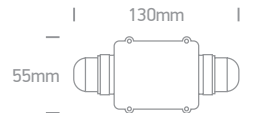

Suitable for all 700mA LED fittings with quick-fix connectors.

Ring Light Stand CCT V

61134A | 10W | LED | CCT V | ABS + PC + Metal tripod

Includes phone/camera bracket.

- LED BUILT IN**
- 80 CRI**
- DIMMABLE
- ADJUSTABLE
-
-
- 2 YEAR**

050180A | Fast cable connector | 32A | 3-Port | Max. 4mm² csa wires

IP20

050180C | Fast cable connector | 32A | 5-Port | Max. 4mm² csa wires

IP20

050180E | Fast cable connector | 32A | 2x3-Port | Max. 4mm² csa wires

IP20

Waterproof Connection Boxes

0800BA | Waterproof connection box 1 IN / 1 OUT | 16A | 450V | Cable diameter 4-11mm

IP67

0800B | Waterproof connection box 1 IN / 1 OUT | Cable diameter 4-11mm

IP67

0800A | Waterproof connection box 1 IN / 2 OUT | Cable diameter 4-14mm

IP67

0800C | Waterproof connection box 2 IN / 2 OUT | 24A | 450V | Cable diameter 4-14mm

IP67

Lampholders & Connectors

0950GA | 100-240V | GU10 Lampholder | Double insulated

0950G | 100-240V | GU10 Lampholder with bracket | Double insulated