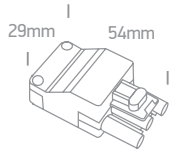

Suitable for all 700mA LED fittings with quick-fix connectors.

Ring Light Stand CCT V

61134A | 10W | LED | CCT V | ABS + PC + Metal tripod

Includes phone/camera bracket.

- LED BUILT IN**
- 80 CRI**
- DIMMABLE
- ADJUSTABLE
-
-
- 2 YEAR**

0903M | 3-PIN Male connector

0904F | 4-PIN Female connector

0904M | 4-PIN Male connector

0904MA | 4-PIN Male connector + Cable

offer

Fast Cable Connectors

050180 | Fast cable connector | 32A | Max. 4mm² csa wires

050180A | Fast cable connector | 32A | 3-Port | Max. 4mm² csa wires

IP20

050180C | Fast cable connector | 32A | 5-Port | Max. 4mm² csa wires

IP20

050180E | Fast cable connector | 32A | 2x3-Port | Max. 4mm² csa wires