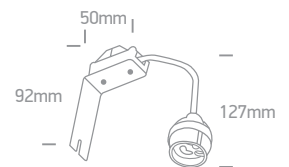

Suitable for all 700mA LED fittings with quick-fix connectors.

Ring Light Stand CCT V

61134A | 10W | LED | CCT V | ABS + PC + Metal tripod

Includes phone/camera bracket.

- LED BUILT IN**
- 80 CRI**
- DIMMABLE
- ADJUSTABLE
-
-
- 2 YEAR**

IP20

Waterproof Connection Boxes

0800BA | Waterproof connection box 1 IN / 1 OUT | 16A | 450V | Cable diameter 4-11mm

IP67

0800B | Waterproof connection box 1 IN / 1 OUT | Cable diameter 4-11mm

IP67

0800A | Waterproof connection box 1 IN / 2 OUT | Cable diameter 4-14mm

IP67

0800C | Waterproof connection box 2 IN / 2 OUT | 24A | 450V | Cable diameter 4-14mm

IP67

Lampholders & Connectors

0950GA | 100-240V | GU10 Lampholder | Double insulated

0950G | 100-240V | GU10 Lampholder with bracket | Double insulated

0950GB | 100-240V | GU10 Lampholder with bracket | Double insulated

Loop connector IN/OUT.

0802 | Connection box 3-Way IN/OUT fast connector

IP20

Loop connector IN/OUT.

062002

Accessories

094004 | E27 / GU10 / E14 Testing panel