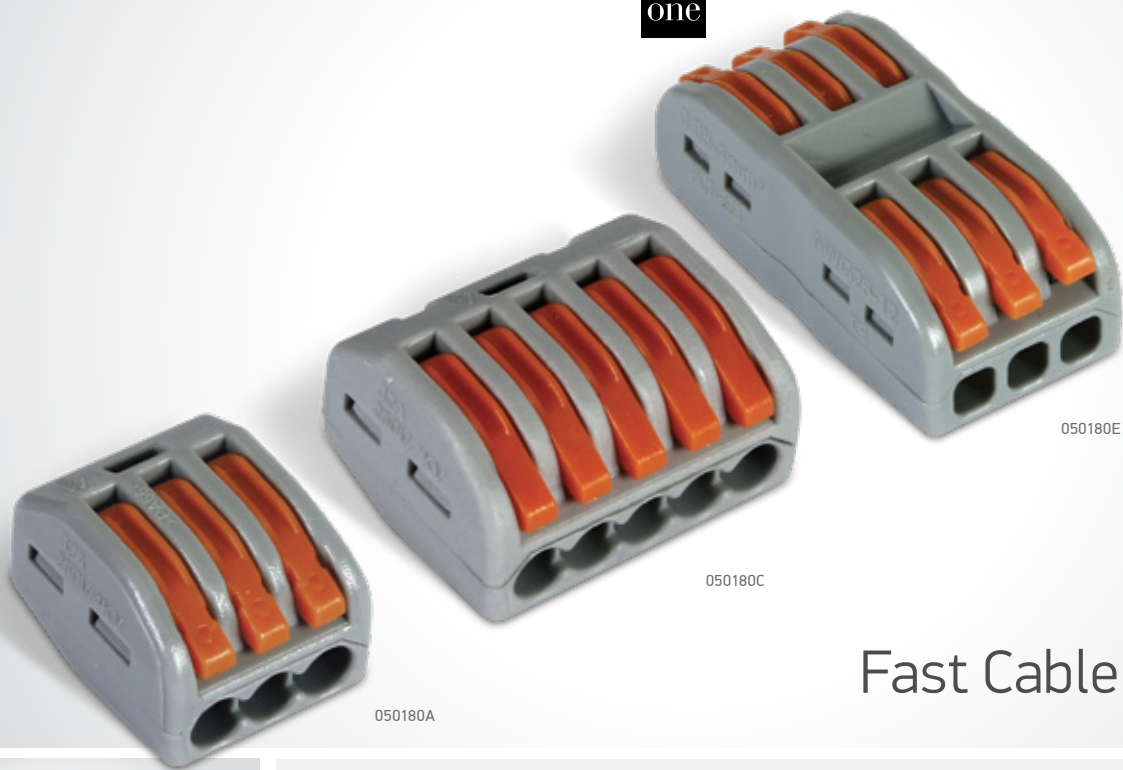

Suitable for all 700mA LED fittings with quick-fix connectors.

Ring Light Stand CCT V

61134A | 10W | LED | CCT V | ABS + PC + Metal tripod

Includes phone/camera bracket.

- LED BUILT IN**
- 80 CRI**
- DIMMABLE
- ADJUSTABLE
-
-
- 2 YEAR**

IP20

Order Code	Colour	Light Colour	CCT (K)	Watts	Lumen (lm)	Input	Class	Box	Notes
61134A	Black	CCT V	3000K-4000K-6000K	10W	800lm	100-240V		1	AC adaptor

0903F

0904F

Fast Connectors

0903F | 3-PIN Female connector

0903M | 3-PIN Male connector

0904F | 4-PIN Female connector

0904M | 4-PIN Male connector

0904MA | 4-PIN Male connector + Cable

offer

Fast Cable Connectors

050180 | Fast cable connector | 32A | Max. 4mm² csa wires

050180A | Fast cable connector | 32A | 3-Port | Max. 4mm² csa wires

IP20

050180C | Fast cable connector | 32A | 5-Port | Max. 4mm² csa wires

IP20

050180E | Fast cable connector | 32A | 2x3-Port | Max. 4mm² csa wires