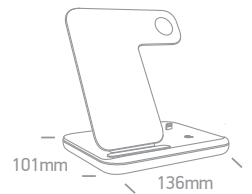

Gadgets

61138 | Wireless charger 3 in 1 for Smart Devices | ABS + PC

Includes USB cable and 230V adaptor.

CE 2 YEAR

IP20

61136 | 8W | LED | Star projector / Speaker | Plastic

USB cable and 230V adaptor.

CE 2 YEAR

4Hrs automatic shutdown function

IP20

Order Code	Colour	Watts	Input	Class		Notes
61136	Black	8W	5V / 230V		1	Bluetooth / USB connectable