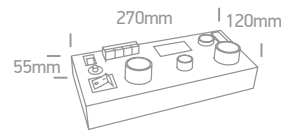

062002 | Display box for LED strips 7820/C, 7820/W, 7820W/C, 7829/C, 7829A/W, 7835/EW, 7835W/W, 7880/C, 7830/RGBW, 7846/RGB, 7846/RGBW, 7839/W, 7843/W, 7844/EW, 7846/W, 7846W/W, 7846WA/W, 7844/A, 7841A/W & 7841B/W

Requires 24V DC driver

IP20

offer