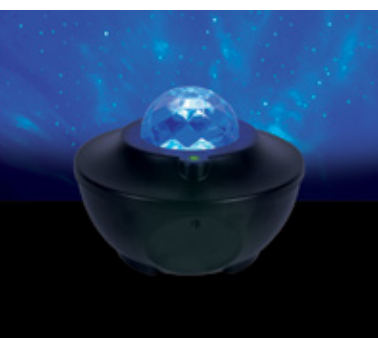

IP20

61136 | 8W | LED | Star projector / Speaker | Plastic

USB cable and 230V adaptor.

CE 2 YEAR