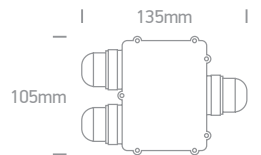

Suitable for all 700mA LED fittings with quick-fix connectors.

Ring Light Stand CCT V

61134A | 10W | LED | CCT V | ABS + PC + Metal tripod

Includes phone/camera bracket.

- LED BUILT IN**
- 80 CRI**
- DIMMABLE
- ADJUSTABLE
-
-
- 2 YEAR**

050180A | Fast cable connector | 32A | 3-Port | Max. 4mm² csa wires

IP20

050180C | Fast cable connector | 32A | 5-Port | Max. 4mm² csa wires

IP20

050180E | Fast cable connector | 32A | 2x3-Port | Max. 4mm² csa wires

IP20

Waterproof Connection Boxes

0800BA | Waterproof connection box 1 IN / 1 OUT | 16A | 450V | Cable diameter 4-11mm

IP67

0800B | Waterproof connection box 1 IN / 1 OUT | Cable diameter 4-11mm

IP67

0800A | Waterproof connection box 1 IN / 2 OUT | Cable diameter 4-14mm

IP67

0800C | Waterproof connection box 2 IN / 2 OUT | 24A | 450V | Cable diameter 4-14mm

IP67

Lampholders & Connectors

0950GA | 100-240V | GU10 Lampholder | Double insulated

0950G | 100-240V | GU10 Lampholder with bracket | Double insulated