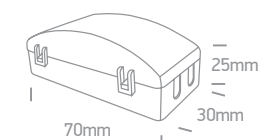

IP67

0800C | Waterproof connection box 2 IN / 2 OUT | 24A | 450V | Cable diameter 4-14mm

IP67

Lampholders & Connectors

0950GA | 100-240V | GU10 Lampholder | Double insulated

0950G | 100-240V | GU10 Lampholder with bracket | Double insulated

0950GB | 100-240V | GU10 Lampholder with bracket | Double insulated

Loop connector IN/OUT.

0802 | Connection box 3-Way IN/OUT fast connector

IP20

Loop connector IN/OUT.

062002

Accessories

094004 | E27 / GU10 / E14 Testing panel