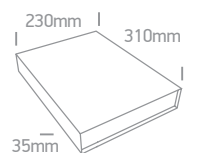

062002

Accessories

094004 | E27 / GU10 / E14 Testing panel

With power indicator.

IP20

062002 | Display box for LED strips 7820/C, 7820/W, 7820W/C, 7829/C, 7829A/W, 7835/EW, 7835W/W, 7880/C, 7830/RGBW, 7846/RGB, 7846/RGBW, 7839/W, 7843/W, 7844/EW, 7846/W, 7846W/W, 7846WA/W, 7844/A, 7841A/W & 7841B/W

Requires 24V DC driver

IP20

offer