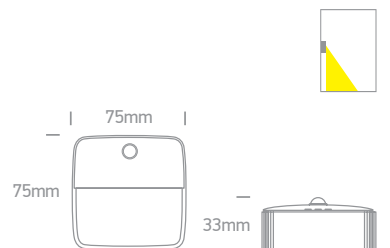

new

Order Code	Colour	Light Colour	CCT (K)	Watts	Lumen (lm)	Box
70044	White	Warm white	3000K	0,5W	35lm	50