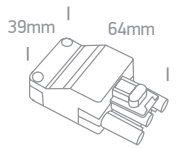

Suitable for all 700mA LED fittings with quick-fix connectors.

Ring Light Stand CCT V

61134A | 10W | LED | CCT V | ABS + PC + Metal tripod

Includes phone/camera bracket.

- LED BUILT IN**
- 80 CRI**
- DIMMABLE
- ADJUSTABLE
-
-
- 2 YEAR**

0903M | 3-PIN Male connector

0904F | 4-PIN Female connector

0904M | 4-PIN Male connector

0904MA | 4-PIN Male connector + Cable

offer

Fast Cable Connectors

050180 | Fast cable connector | 32A | Max. 4mm² csa wires

050180A | Fast cable connector | 32A | 3-Port | Max. 4mm² csa wires

IP20

050180C | Fast cable connector | 32A | 5-Port | Max. 4mm² csa wires

IP20

050180E | Fast cable connector | 32A | 2x3-Port | Max. 4mm² csa wires

IP20

Waterproof Connection Boxes

0800BA | Waterproof connection box 1 IN / 1 OUT | 16A | 450V | Cable diameter 4-11mm

IP67

0800B | Waterproof connection box 1 IN / 1 OUT | Cable diameter 4-11mm

IP67

0800A | Waterproof connection box 1 IN / 2 OUT | Cable diameter 4-14mm