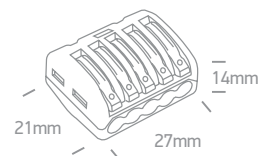

Suitable for all 700mA LED fittings with quick-fix connectors.

Ring Light Stand CCT V

61134A | 10W | LED | CCT V | ABS + PC + Metal tripod

Includes phone/camera bracket.

- LED BUILT IN**
- 80 CRI**
- DIMMABLE
- ADJUSTABLE
-
-
- 2 YEAR**

0903M | 3-PIN Male connector

0904F | 4-PIN Female connector

0904M | 4-PIN Male connector

0904MA | 4-PIN Male connector + Cable

offer

Fast Cable Connectors

050180 | Fast cable connector | 32A | Max. 4mm² csa wires

050180A | Fast cable connector | 32A | 3-Port | Max. 4mm² csa wires

IP20

050180C | Fast cable connector | 32A | 5-Port | Max. 4mm² csa wires

IP20

050180E | Fast cable connector | 32A | 2x3-Port | Max. 4mm² csa wires

IP20

Waterproof Connection Boxes

0800BA | Waterproof connection box 1 IN / 1 OUT | 16A | 450V | Cable diameter 4-11mm

IP67

0800B | Waterproof connection box 1 IN / 1 OUT | Cable diameter 4-11mm

IP67

0800A | Waterproof connection box 1 IN / 2 OUT | Cable diameter 4-14mm