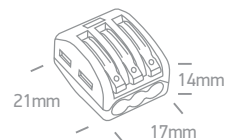

Suitable for all 700mA LED fittings with quick-fix connectors.

Ring Light Stand CCT V

61134A | 10W | LED | CCT V | ABS + PC + Metal tripod

Includes phone/camera bracket.

- LED BUILT IN**
- 80 CRI**
- DIMMABLE
- ADJUSTABLE
-
-
- 2 YEAR**

0903M | 3-PIN Male connector

0904F | 4-PIN Female connector

0904M | 4-PIN Male connector

0904MA | 4-PIN Male connector + Cable

offer

Fast Cable Connectors

050180 | Fast cable connector | 32A | Max. 4mm² csa wires

050180A | Fast cable connector | 32A | 3-Port | Max. 4mm² csa wires

IP20

050180C | Fast cable connector | 32A | 5-Port | Max. 4mm² csa wires

IP20

050180E | Fast cable connector | 32A | 2x3-Port | Max. 4mm² csa wires

IP20

Waterproof Connection Boxes

0800BA | Waterproof connection box 1 IN / 1 OUT | 16A | 450V | Cable diameter 4-11mm

IP67

0800B | Waterproof connection box 1 IN / 1 OUT | Cable diameter 4-11mm

IP67

0800A | Waterproof connection box 1 IN / 2 OUT | Cable diameter 4-14mm