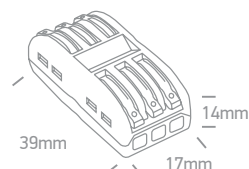

Suitable for all 700mA LED fittings with quick-fix connectors.

Ring Light Stand CCT V

61134A | 10W | LED | CCT V | ABS + PC + Metal tripod

Includes phone/camera bracket.

- LED BUILT IN**
- 80 CRI**
- DIMMABLE
- ADJUSTABLE
-
-
- 2 YEAR**

0903M | 3-PIN Male connector

0904F | 4-PIN Female connector

0904M | 4-PIN Male connector

0904MA | 4-PIN Male connector + Cable

offer

Fast Cable Connectors

050180 | Fast cable connector | 32A | Max. 4mm² csa wires

050180A | Fast cable connector | 32A | 3-Port | Max. 4mm² csa wires

IP20

050180C | Fast cable connector | 32A | 5-Port | Max. 4mm² csa wires

IP20

050180E | Fast cable connector | 32A | 2x3-Port | Max. 4mm² csa wires

IP20

Waterproof Connection Boxes

0800BA | Waterproof connection box 1 IN / 1 OUT | 16A | 450V | Cable diameter 4-11mm

IP67

0800B | Waterproof connection box 1 IN / 1 OUT | Cable diameter 4-11mm

IP67

0800A | Waterproof connection box 1 IN / 2 OUT | Cable diameter 4-14mm