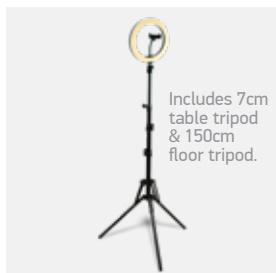

Order Code	Colour	Light Colour	CCT (K)	Watts	Lumen (lm)	Input	Class	Box	Notes
61134A	Black	CCT V	3000K-4000K-6000K	10W	800lm	100-240V		1	AC adaptor