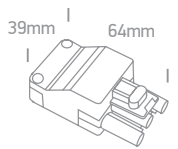

Suitable for all 700mA LED fittings with quick-fix connectors.

Ring Light Stand CCT V

61134A | 10W | LED | CCT V | ABS + PC + Metal tripod

Includes phone/camera bracket.

- LED BUILT IN**
- 80 CRI**
- DIMMABLE
- ADJUSTABLE
-
-
- 2 YEAR**

0903M | 3-PIN Male connector

0904F | 4-PIN Female connector

0904M | 4-PIN Male connector

0904MA | 4-PIN Male connector + Cable

offer

Fast Cable Connectors

050180 | Fast cable connector | 32A | Max. 4mm² csa wires

050180A | Fast cable connector | 32A | 3-Port | Max. 4mm² csa wires

IP20

050180C | Fast cable connector | 32A | 5-Port | Max. 4mm² csa wires

IP20

050180E | Fast cable connector | 32A | 2x3-Port | Max. 4mm² csa wires

IP20

Waterproof Connection Boxes

0800BA | Waterproof connection box 1 IN / 1 OUT | 16A | 450V | Cable diameter 4-11mm

IP67

0800B | Waterproof connection box 1 IN / 1 OUT | Cable diameter 4-11mm

IP67

0800A | Waterproof connection box 1 IN / 2 OUT | Cable diameter 4-14mm