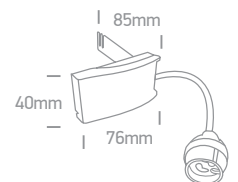

Suitable for all 700mA LED fittings with quick-fix connectors.

Ring Light Stand CCT V

61134A | 10W | LED | CCT V | ABS + PC + Metal tripod

Includes phone/camera bracket.

- LED BUILT IN**
- 80 CRI**
- DIMMABLE
- ADJUSTABLE
-
-
- 2 YEAR**

IP20

Waterproof Connection Boxes

0800BA | Waterproof connection box 1 IN / 1 OUT | 16A | 450V | Cable diameter 4-11mm

IP67

0800B | Waterproof connection box 1 IN / 1 OUT | Cable diameter 4-11mm

IP67

0800A | Waterproof connection box 1 IN / 2 OUT | Cable diameter 4-14mm

IP67

0800C | Waterproof connection box 2 IN / 2 OUT | 24A | 450V | Cable diameter 4-14mm

IP67

Lampholders & Connectors

0950GA | 100-240V | GU10 Lampholder | Double insulated

0950G | 100-240V | GU10 Lampholder with bracket | Double insulated

0950GB | 100-240V | GU10 Lampholder with bracket | Double insulated

Loop connector IN/OUT.

0802 | Connection box 3-Way IN/OUT fast connector

IP20

Loop connector IN/OUT.

062002

Accessories

094004 | E27 / GU10 / E14 Testing panel