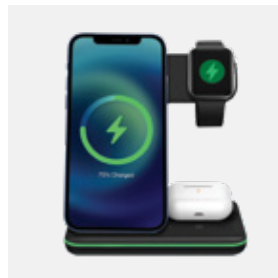

Gadgets

61138 | Wireless charger 3 in 1 for Smart Devices | ABS + PC

Includes USB cable and 230V adaptor.

CE 2 YEAR

IP20

61136 | 8W | LED | Star projector / Speaker | Plastic

USB cable and 230V adaptor.

CE 2 YEAR

4Hrs automatic shutdown function

IP20

Order Code	Colour	Watts	Input	Class		Notes
61136	Black	8W	5V / 230V		1	Bluetooth / USB connectable