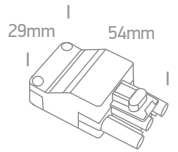

Suitable for all 700mA LED fittings with quick-fix connectors.

Ring Light Stand CCT V

61134A | 10W | LED | CCT V | ABS + PC + Metal tripod

Includes phone/camera bracket.

- LED BUILT IN**
- 80 CRI**
- DIMMABLE
- ADJUSTABLE
-
-
- 2 YEAR**

0903M | 3-PIN Male connector

0904F | 4-PIN Female connector

0904M | 4-PIN Male connector

0904MA | 4-PIN Male connector + Cable

offer

Fast Cable Connectors

050180 | Fast cable connector | 32A | Max. 4mm² csa wires

050180A | Fast cable connector | 32A | 3-Port | Max. 4mm² csa wires

IP20

050180C | Fast cable connector | 32A | 5-Port | Max. 4mm² csa wires

IP20

050180E | Fast cable connector | 32A | 2x3-Port | Max. 4mm² csa wires