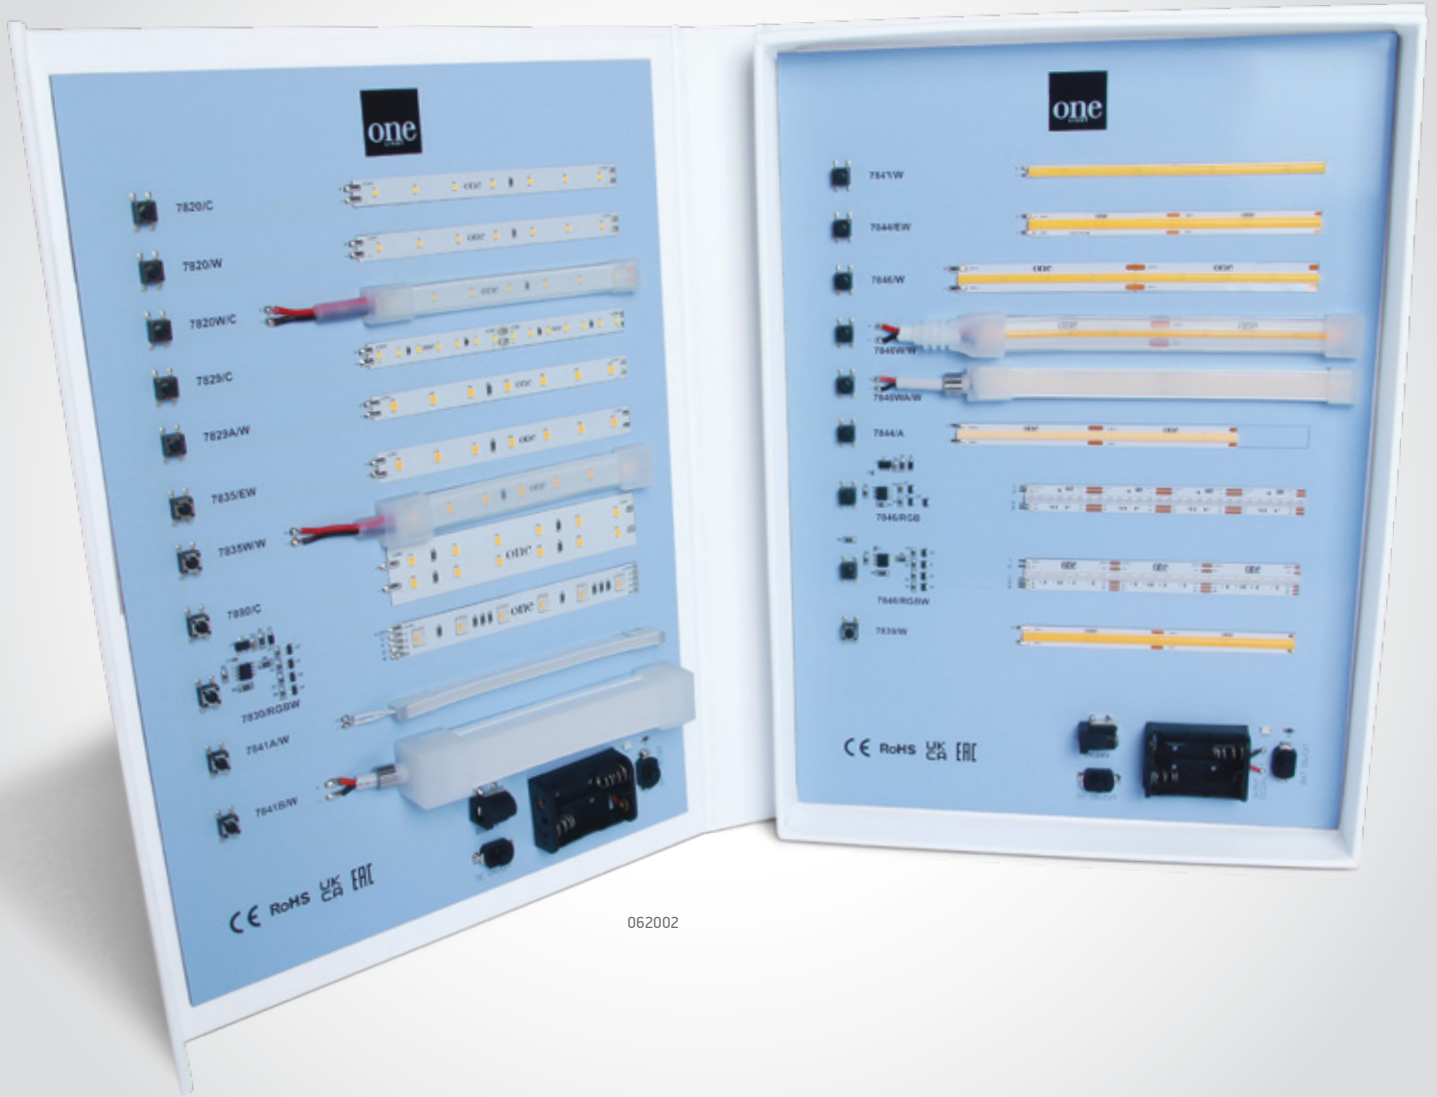

Suitable for all 700mA LED fittings with quick-fix connectors.

Ring Light Stand CCT V

61134A | 10W | LED | CCT V | ABS + PC + Metal tripod

Includes phone/camera bracket.

- LED BUILT IN**
- 80 CRI**
- DIMMABLE
- ADJUSTABLE
-
-
- 2 YEAR**

0950GB | 100-240V | GU10 Lampholder with bracket | Double insulated

Loop connector IN/OUT.

0802 | Connection box 3-Way IN/OUT fast connector

IP20

Loop connector IN/OUT.

062002

Accessories

094004 | E27 / GU10 / E14 Testing panel

With power indicator.

IP20

062002 | Display box for LED strips 7820/C, 7820/W, 7820W/C, 7829/C, 7829A/W, 7835/EW, 7835W/W, 7880/C, 7830/RGBW, 7846/RGB, 7846/RGBW, 7839/W, 7843/W, 7844/EW, 7846/W, 7846W/W, 7846WA/W, 7844/A, 7841A/W & 7841B/W