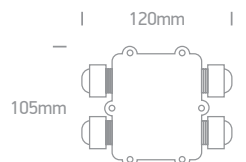

Suitable for all 700mA LED fittings with quick-fix connectors.

Ring Light Stand CCT V

61134A | 10W | LED | CCT V | ABS + PC + Metal tripod

Includes phone/camera bracket.

- LED BUILT IN**
- 80 CRI**
- DIMMABLE
- ADJUSTABLE
-
-
- 2 YEAR**

050180A | Fast cable connector | 32A | 3-Port | Max. 4mm² csa wires

IP20

050180C | Fast cable connector | 32A | 5-Port | Max. 4mm² csa wires

IP20

050180E | Fast cable connector | 32A | 2x3-Port | Max. 4mm² csa wires

IP20

Waterproof Connection Boxes

0800BA | Waterproof connection box 1 IN / 1 OUT | 16A | 450V | Cable diameter 4-11mm

IP67

0800B | Waterproof connection box 1 IN / 1 OUT | Cable diameter 4-11mm

IP67

0800A | Waterproof connection box 1 IN / 2 OUT | Cable diameter 4-14mm

IP67

0800C | Waterproof connection box 2 IN / 2 OUT | 24A | 450V | Cable diameter 4-14mm

IP67

Lampholders & Connectors

0950GA | 100-240V | GU10 Lampholder | Double insulated

0950G | 100-240V | GU10 Lampholder with bracket | Double insulated