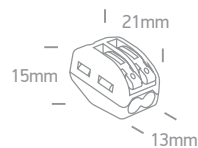

Suitable for all 700mA LED fittings with quick-fix connectors.

Ring Light Stand CCT V

61134A | 10W | LED | CCT V | ABS + PC + Metal tripod

Includes phone/camera bracket.

- LED BUILT IN**
- 80 CRI**
- DIMMABLE
- ADJUSTABLE
-
-
- 2 YEAR**

0903M | 3-PIN Male connector

0904F | 4-PIN Female connector

0904M | 4-PIN Male connector

0904MA | 4-PIN Male connector + Cable

offer

Fast Cable Connectors

050180 | Fast cable connector | 32A | Max. 4mm² csa wires

050180A | Fast cable connector | 32A | 3-Port | Max. 4mm² csa wires

IP20

050180C | Fast cable connector | 32A | 5-Port | Max. 4mm² csa wires

IP20

050180E | Fast cable connector | 32A | 2x3-Port | Max. 4mm² csa wires